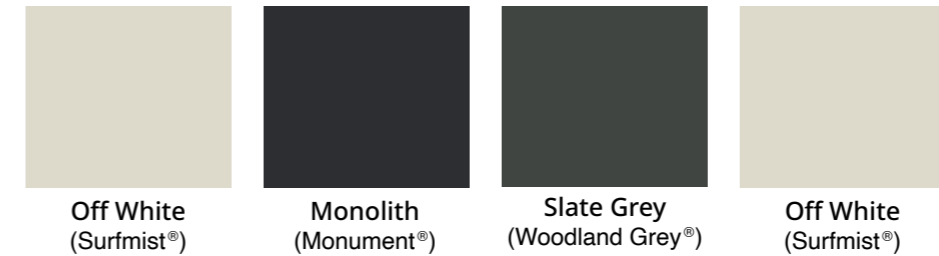

Unicote® Coastal Top-side:

Under-side:

Features and Benefits

- Manufactured and built to last
- Rigorously tested to deliver to the highest standards
- Roofing panels are delivered cut to size, cutting installation time
- Thicknesses ranging from 50mm – 200mm
- Integrated service channels for electrician installed fans and lighting
- Length limitations 2.0m to 12.5m