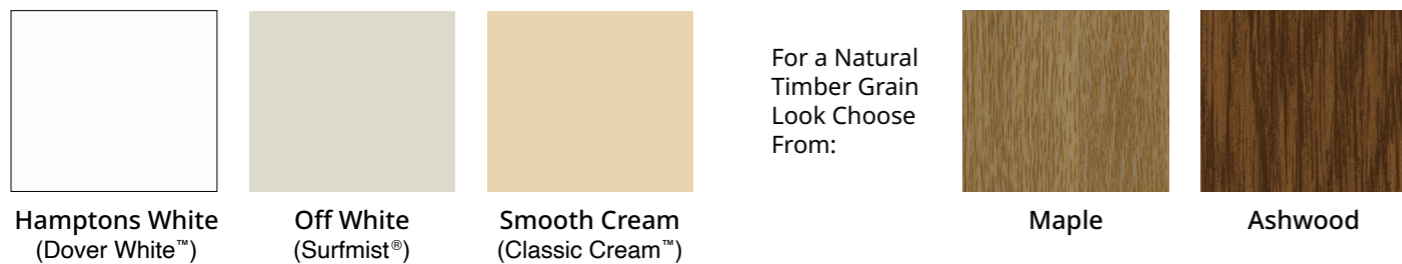

Apollo Patios manufactures our Australian-made Insulated Roofing using UniCote® steel on the top side and the ceiling side. UniCote® steel is highly durable and desirable and is designed and tested to give long-lasting colour retention. Apollo Insulated Roofing is designed, engineered and manufactured to ensure year-round comfort and exceptional quality.

Top-side colours:

Under-side colours:

UniCote® Coastal *Extra protection*

For projects close to the ocean or other corrosive influences we recommend UniCote® Coastal steel. UniCote® Coastal is a highly durable product offering optimum performance against corrosion and with improved cut edge performance designed to give excellent colour retention and high formability at moderate cost.