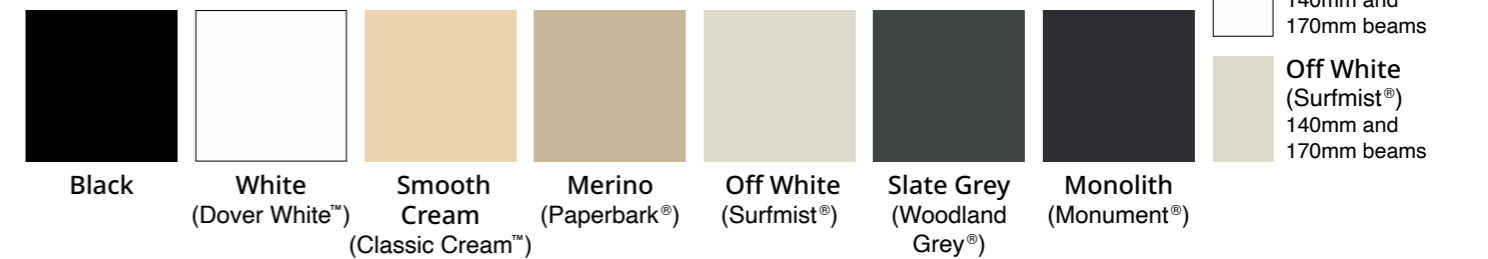

Top-side colours:

Under-side colours:

UniCote® Coastal *Extra protection*

For projects close to the ocean or other corrosive influences we recommend UniCote® Coastal steel. UniCote® Coastal is a highly durable product offering optimum performance against corrosion and with improved cut edge performance designed to give excellent colour retention and high formability at moderate cost.

Unicote® Coastal Top-side:

Under-side:

Features and Benefits

- Manufactured and built to last
- Rigorously tested to deliver to the highest standards
- Roofing panels are delivered cut to size, cutting installation time
- Thicknesses ranging from 50mm – 200mm
- Integrated service channels for electrician installed fans and lighting
- Length limitations 2.0m to 12.5m

Beam Colours *Design versatility*

Post Colours

Gutter colours:

All colours shown are available to match your roofing and the existing gutters on your home.

The UniCote® steel colour swatches have been reproduced to represent actual product colours as accurately as possible. However, we recommend checking your chosen colour against an actual sample of the product before purchasing, as varying light conditions, different screens and limitations of the printing process may affect colour tones. Equivalent COLORBOND® colour names are registered trade marks of BlueScope Steel Limited.™ colour names are trade marks of BlueScope Steel Limited.