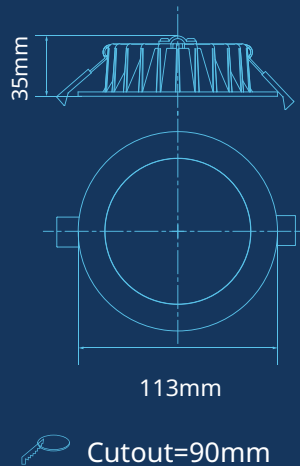

Voltage: 220-240V~50/60Hz

Wattage: 12W

CCT: 3000K / 4000K / 5700K

Lumen: 750lm / 800lm / 900lm

Beam Angle: 120°

3 Years Warranty

Full instructions are provided inside the box

Trailing Edge Dimmer